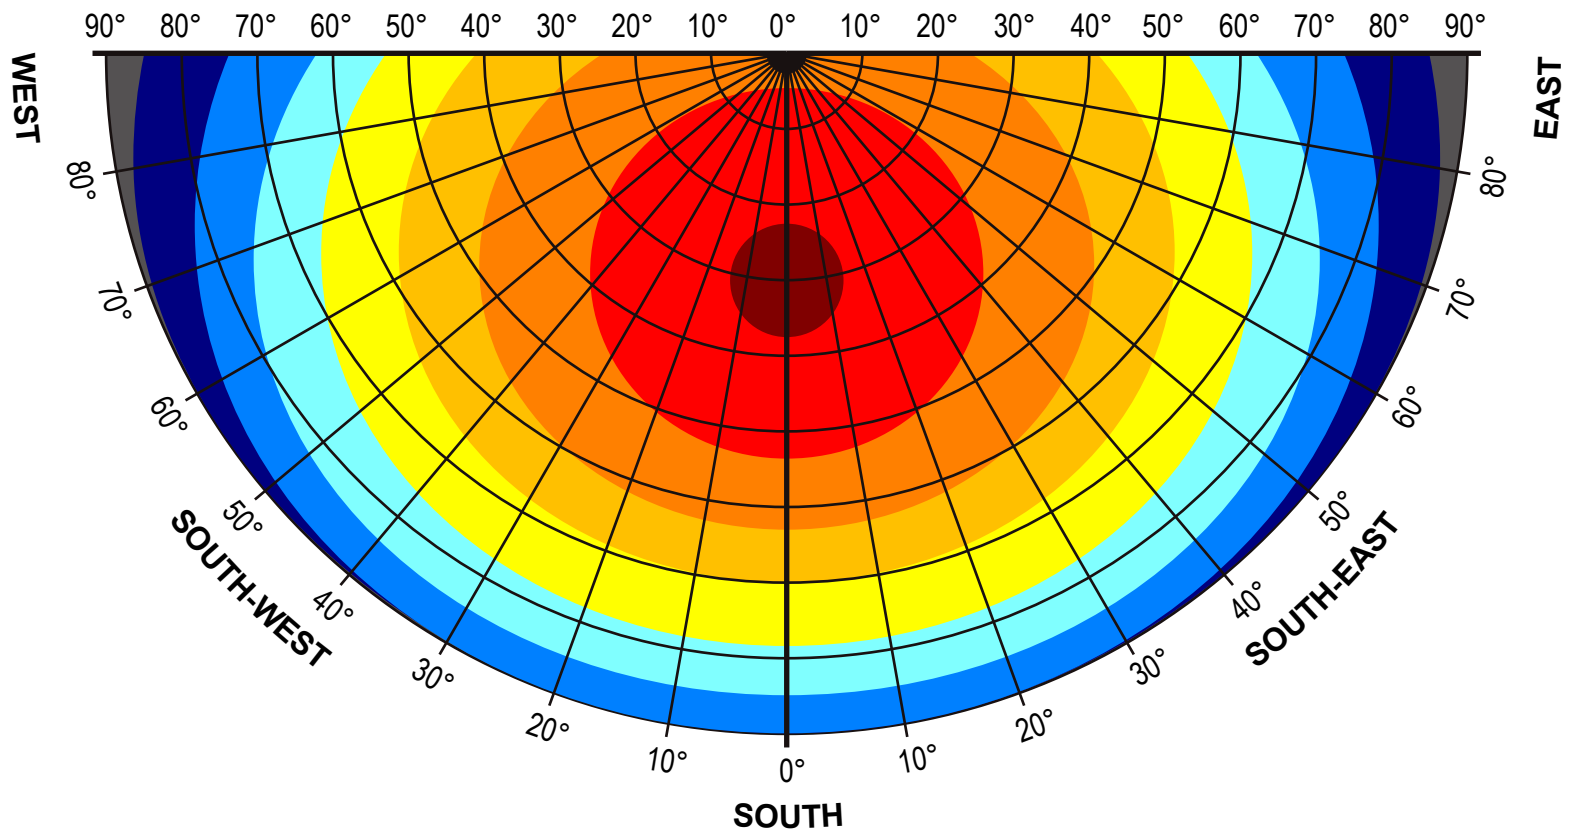

Efficiency <60% 65% 70% 75% 80% 85% 90% 95% 100%

— Roof pitch —

— Roof orientation —

SMARTROOF, a versaTile concept

T +32 51 74 57 52
 F +32 51 63 79 53
www.smartroof.be
info@smartroof.be